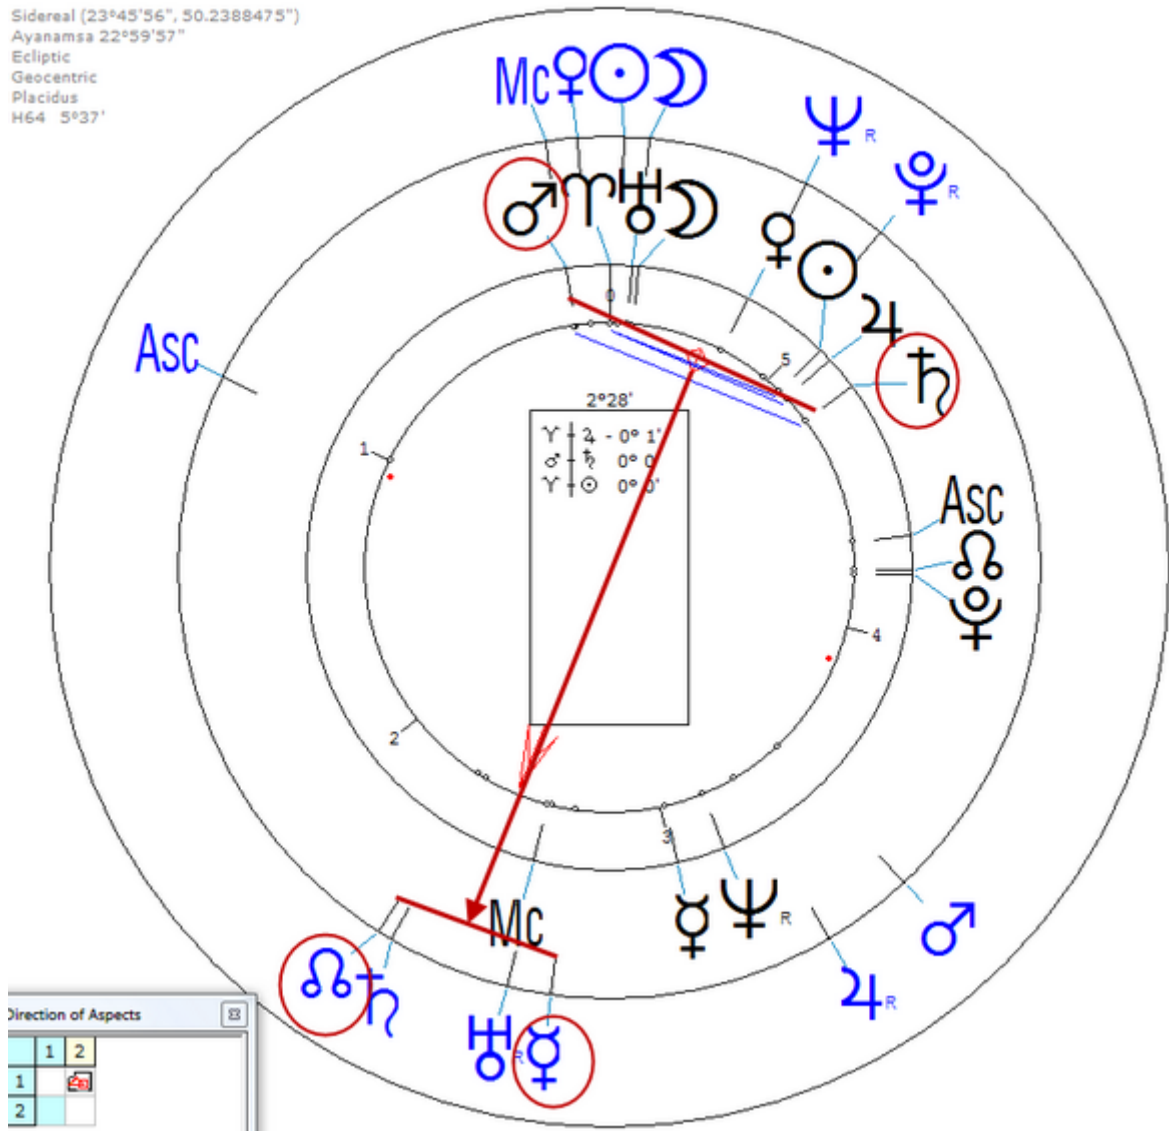

Ocana, Luis

9 June 1945 at 21:30 (= 9:30 PM)Priego, Spain, 40n27, 2w18
Spanish athlete, a champion cyclist.

<https://www.astro.com/astro-databank/Ocana,_Luis>

Death by Suicide 19 May 1994 at 12:00 noon in Nogaro, France (Gunshot to end cancer, age 48)

Lunar Return (Harmonic 64)

Lunar ♀/♁ = ♂_n/♄_n

Lunar ♂/♄ = ☾_n/♀_n

Ocana, Luis
9 June 1945 Sat 21:30 (GMT+2) 40n27 2w18
Priego, Mainland, Spain
Sidereal (23°45'56", 50.2388475")
Ayanamsa 22°59'57"
Ecliptic
Geocentric
Placidus
H64 5°37'